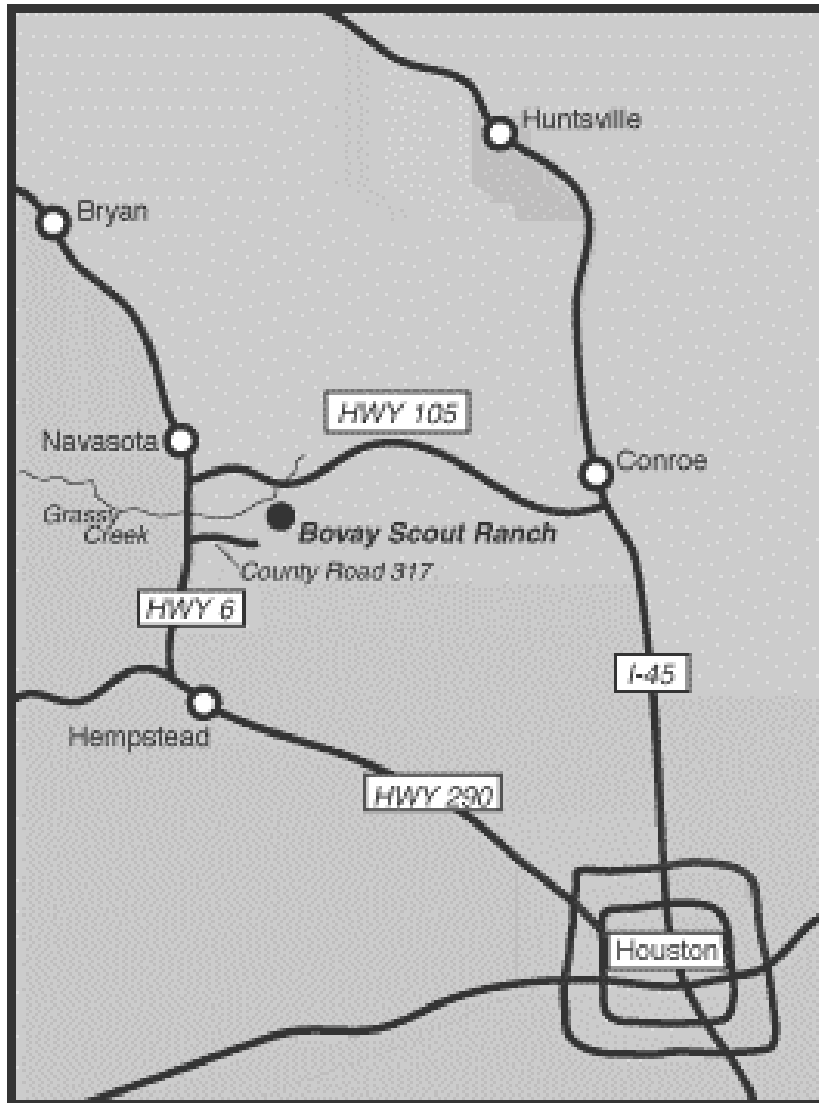

## Directions to Bovay Scout Ranch -

### *Directions thru Hempstead:*

- From Hempstead take HWY 6 N for 16 miles
- Turn right onto County Road 317
- Travel to end of the road through camp gate.

### *Directions thru Conroe:*

- From Conroe take HWY 105 W for 45 miles
- Turn left onto HWY 6 for three miles
- Turn left onto County Road 317 (just past Grassy Creek)
- Travel to end of the road through camp gate.